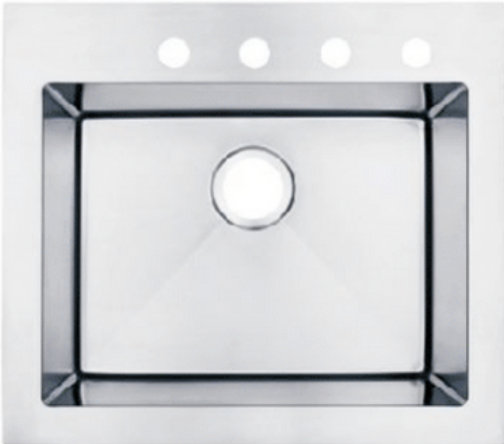

STAINLESS STEEL SINK

SPECIAL ORDER

MODEL: SS-112-10-2522A1

DEPTH	GAUGE
8"	18

- Square 10 Degree Radius Single Bowl Sink
- Dimensions: 25"x22"
- Material: SS304
- Finish: Brushed

Undercoated and Sound Pads

3-1/2" Drain Opening