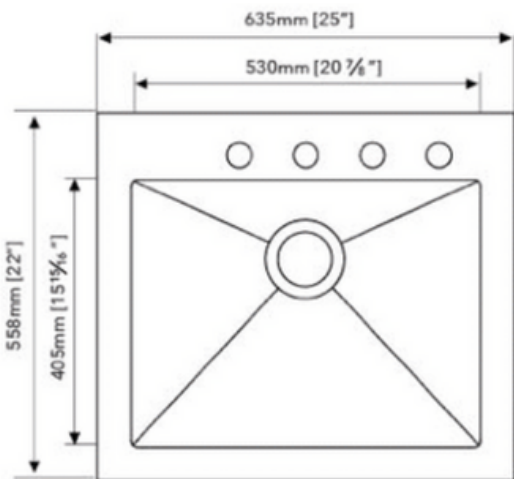

STAINLESS STEEL SINK

SPECIAL ORDER

MODEL: SS-112-10-2522A1

DEPTH	GAUGE
8"	18

- Square 10 Degree Radius Single Bowl Sink
- Dimensions: 25"x22"
- Material: SS304
- Finish: Brushed

Undercoated and Sound Pads

3-1/2" Drain Opening